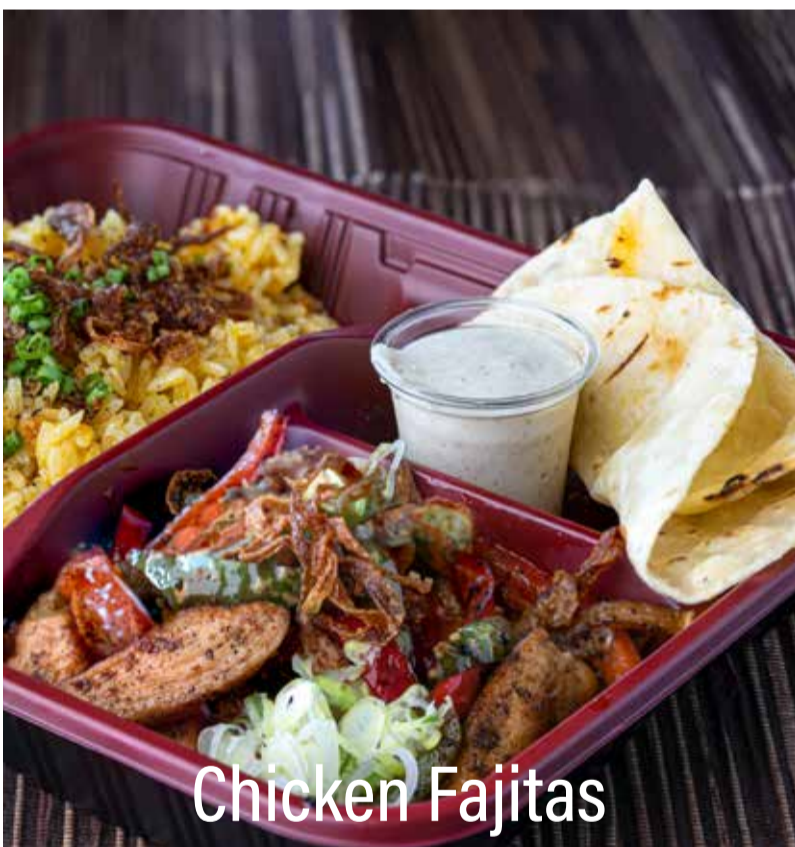

P300

US Roast Beef Bun

Sausage & Creamed
Egg Toast

Chicken Menchi Katsu Rice

LUNCH BOX

Samgyupsilog	P290
Korean Beef Stew & Spicy Noodles	P280
Japanese Beef Curry	P280
Grilled Liempo & Laing	P290
Sauteed Pork Medallions with Black Pepper Mash	P290
Chicken Fajitas	P280
Crispy Soy Garlic Chicken & Bok Choi	P280
Korean Spicy Fish with Sesame Vegetables	P270
Boneless Bangus Steak & Garlic Greens	P260
Braised Tofu & Vegetable	P210